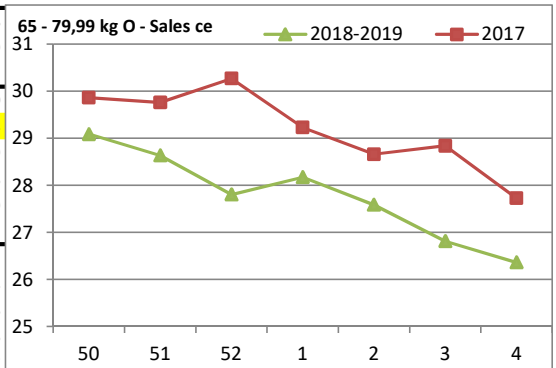

Hide Feedlot	Weighted	3,88
Hide Field	Average	3,25
Dorper	ea	30,63
Merino	ea	87,50

12 501

Class Units Avg Mass **Avg Purch** **Avg Selling** Selling Min Selling Max
LAMB/SHEEP Weighted 20%

Class	Units	Avg Mass	Avg Purch	Avg Selling	Selling Min	Selling Max
A0	22	13,36	42,13	57,14	48,75	60,50
A1	191	14,52	59,95	65,83	59,57	68,92
A2	5716	21,97	61,54	67,76	57,70	71,38
A3	1073	22,95	63,08	70,41	68,26	71,03
A4	136	22,47	55,56	60,71	53,42	66,20
A5	19	21,83	49,74	56,99	53,87	63,97
A6	27	21,59	47,07	52,42	52,00	53,57
AB2	9	18,45	58,51	61,75	60,00	65,31
AB3	6	24,63	59,70	65,28	58,00	67,00
B2	236	25,71	60,40	60,13	59,76	60,21
B3	44	28,15	60,00	57,97	55,88	58,00
C2	378	23,51	51,39	57,83	55,75	58,34
C3	18	25,84	50,68	53,17	53,00	54,31

7 875

Class Units Avg Mass **Avg Purch** Purch Min Purch Max
PIGS Weighted 20%

20 - 55,99 kg	P	2062	52,31	26,96	23,95	28,41
	O	139	50,06	26,22	23,32	31,10
	R	15	47,56	20,20	17,50	26,50
	C	37	40,80	24,53	20,93	25,93
	S	1	50,00	16,00	16,00	16,00
56 - 64,99 kg	P	1421	61,35	26,57	24,62	27,48
	O	223	62,09	27,10	25,29	29,10
	R	28	61,73	26,23	22,62	27,52
65 - 79,99 kg	P	8125	74,58	25,80	23,55	27,49
	O	2511	75,64	26,36	24,95	27,54
	R	320	75,32	25,54	23,19	27,10
	C	31	75,77	22,25	17,27	25,63
	U	8	78,625	23,76	22,40	25,00
80 - 99,99 kg	P	3801	85,43	25,79	24,11	27,21
	O	5836	87,14	25,83	24,59	27,14
	R	1027	88,59	25,19	23,89	26,56
	C	80	89,58	21,89	20,25	25,43
	U	8	86,46	21,15	19,50	22,62
S	68	98,35	24,88	18,00	24,98	
>100kg	857,00	146,92	18,56	16,40	20,94	

26 617

THIS INFORMATION IS PROTECTED AGAINST COPYING OR DISTRIBUTION WITHOUT PRIOR PERMISSION FROM THE RMAA BOARD.

FOR ENQUIRIES, PLEASE CONTACT RMAA AT TEL (012) 349 1237/8 or info@rmaa.co.za

Disclaimer: In no event shall the RMAA be liable for any direct, special, indirect or consequential damages, or any other damages of any kind, including but not limited to loss of use, loss of profits, or loss of data, whether in an action in contract, tort (including but not limited to negligence), or otherwise, arising out of or in any way connected with the use of this information. While the RMAA takes great care in compiling the contents of this page, it is nevertheless only meant to provide non-binding general information and cannot replace detailed individual advice to help the prospective buyer make his decision. The RMAA does not guarantee that the information on these pages is up-to-date, accurate and complete.