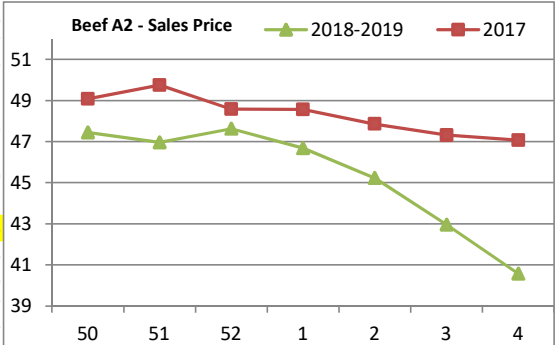

Hide Feedlot	Weighted	3,88
Hide Field	Average	3,25
Dorper	ea	30,63
Merino	ea	87,50

12 501

Class Units Avg Mass **Avg Purch** **Avg Selling** Selling Min Selling Max
LAMB/SHEEP Weighted 20%

Class	Units	Avg Mass	Avg Purch	Avg Selling	Selling Min	Selling Max
A0	22	13,36	42,13	57,14	48,75	60,50
A1	191	14,52	59,95	65,83	59,57	68,92
A2	5716	21,97	61,54	67,76	57,70	71,38
A3	1073	22,95	63,08	70,41	68,26	71,03
A4	136	22,47	55,56	60,71	53,42	66,20
A5	19	21,83	49,74	56,99	53,87	63,97
A6	27	21,59	47,07	52,42	52,00	53,57
AB2	9	18,45	58,51	61,75	60,00	65,31
AB3	6	24,63	59,70	65,28	58,00	67,00
B2	236	25,71	60,40	60,13	59,76	60,21
B3	44	28,15	60,00	57,97	55,88	58,00
C2	378	23,51	51,39	57,83	55,75	58,34
C3	18	25,84	50,68	53,17	53,00	54,31

7 875

Class Units Avg Mass **Avg Purch** Purch Min Purch Max
PIGS Weighted 20%

20 - 55,99 kg	P	2062	52,31	26,96	23,95	28,41
	O	139	50,06	26,22	23,32	31,10
	R	15	47,56	20,20	17,50	26,50
	C	37	40,80	24,53	20,93	25,93
	S	1	50,00	16,00	16,00	16,00
56 - 64,99 kg	P	1421	61,35	26,57	24,62	27,48
	O	223	62,09	27,10	25,29	29,10
	R	28	61,73	26,23	22,62	27,52
65 - 79,99 kg	P	8125	74,58	25,80	23,55	27,49
	O	2511	75,64	26,36	24,95	27,54
	R	320	75,32	25,54	23,19	27,10
	C	31	75,77	22,25	17,27	25,63
	U	8	78,625	23,76	22,40	25,00
80 - 99,99 kg	P	3801	85,43	25,79	24,11	27,21
	O	5836	87,14	25,83	24,59	27,14
	R	1027	88,59	25,19	23,89	26,56
	C	80	89,58	21,89	20,25	25,43
	U	8	86,46	21,15	19,50	22,62
S	68	98,35	24,88	18,00	24,98	
>100kg	857,00	146,92	18,56	16,40	20,94	

26 617

THIS INFORMATION IS PROTECTED AGAINST COPYING OR DISTRIBUTION WITHOUT PRIOR PERMISSION FROM THE RMAA BOARD.

FOR ENQUIRIES, PLEASE CONTACT RMAA AT TEL (012) 349 1237/8 or info@rmaa.co.za

Disclaimer: In no event shall the RMAA be liable for any direct, special, indirect or consequential damages, or any other damages of any kind, including but not limited to loss of use, loss of profits, or loss of data, whether in an action in contract, tort (including but not limited to negligence), or otherwise, arising out of or in any way connected with the use of this information. While the RMAA takes great care in compiling the contents of this page, it is nevertheless only meant to provide non-binding general information and cannot replace detailed individual advice to help the prospective buyer make his decision. The RMAA does not guarantee that the information on these pages is up-to-date, accurate and complete.