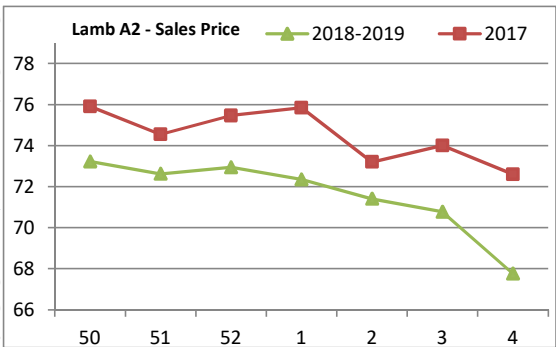

Hide Feedlot	Weighted	3,88
Hide Field	Average	3,25
Dorper	ea	30,63
Merino	ea	87,50

12 501

Class Units Avg Mass **Avg Purch** **Avg Selling** Selling Min Selling Max
LAMB/SHEEP Weighted 20%

Class	Units	Avg Mass	Avg Purch	Avg Selling	Selling Min	Selling Max
A0	22	13,36	42,13	57,14	48,75	60,50
A1	191	14,52	59,95	65,83	59,57	68,92
A2	5716	21,97	61,54	67,76	57,70	71,38
A3	1073	22,95	63,08	70,41	68,26	71,03
A4	136	22,47	55,56	60,71	53,42	66,20
A5	19	21,83	49,74	56,99	53,87	63,97
A6	27	21,59	47,07	52,42	52,00	53,57
AB2	9	18,45	58,51	61,75	60,00	65,31
AB3	6	24,63	59,70	65,28	58,00	67,00
B2	236	25,71	60,40	60,13	59,76	60,21
B3	44	28,15	60,00	57,97	55,88	58,00
C2	378	23,51	51,39	57,83	55,75	58,34
C3	18	25,84	50,68	53,17	53,00	54,31

7 875

Class Units Avg Mass **Avg Purch** Purch Min Purch Max
PIGS Weighted 20%

20 - 55,99 kg	P	2062	52,31	26,96	23,95	28,41
	O	139	50,06	26,22	23,32	31,10
	R	15	47,56	20,20	17,50	26,50
	C	37	40,80	24,53	20,93	25,93
	S	1	50,00	16,00	16,00	16,00
56 - 64,99 kg	P	1421	61,35	26,57	24,62	27,48
	O	223	62,09	27,10	25,29	29,10
	R	28	61,73	26,23	22,62	27,52
65 - 79,99 kg	P	8125	74,58	25,80	23,55	27,49
	O	2511	75,64	26,36	24,95	27,54
	R	320	75,32	25,54	23,19	27,10
	C	31	75,77	22,25	17,27	25,63
	U	8	78,625	23,76	22,40	25,00
80 - 99,99 kg	P	3801	85,43	25,79	24,11	27,21
	O	5836	87,14	25,83	24,59	27,14
	R	1027	88,59	25,19	23,89	26,56
	C	80	89,58	21,89	20,25	25,43
	U	8	86,46	21,15	19,50	22,62
S	68	98,35	24,88	18,00	24,98	
>100kg	857,00	146,92	18,56	16,40	20,94	

26 617

THIS INFORMATION IS PROTECTED AGAINST COPYING OR DISTRIBUTION WITHOUT PRIOR PERMISSION FROM THE RMAA BOARD.

FOR ENQUIRIES, PLEASE CONTACT RMAA AT TEL (012) 349 1237/8 or info@rmaa.co.za

Disclaimer: In no event shall the RMAA be liable for any direct, special, indirect or consequential damages, or any other damages of any kind, including but not limited to loss of use, loss of profits, or loss of data, whether in an action in contract, tort (including but not limited to negligence), or otherwise, arising out of or in any way connected with the use of this information. While the RMAA takes great care in compiling the contents of this page, it is nevertheless only meant to provide non-binding general information and cannot replace detailed individual advice to help the prospective buyer make his decision. The RMAA does not guarantee that the information on these pages is up-to-date, accurate and complete.